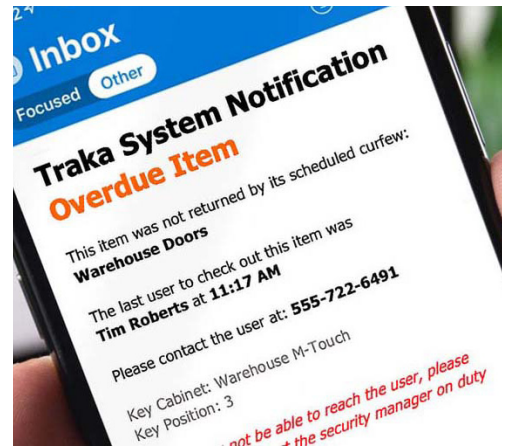

Automated notifications

Stay informed with email notifications for important system activities, ensuring quick responses to exceptional events.